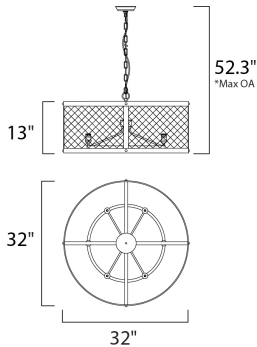

*max overall height of fixture

MEASUREMENTS

DIMENSION : 32" L x 32" W x 13" H
 HANGING WEIGHT : 24.91 lb

LAMPING

INPUT VOLTAGE : 120V
 BULB : 6 x 60W Incandescent E26 Medium , 360W Total
 BULB INCLUDED : (Not Included)
 DIMMABLE : Yes